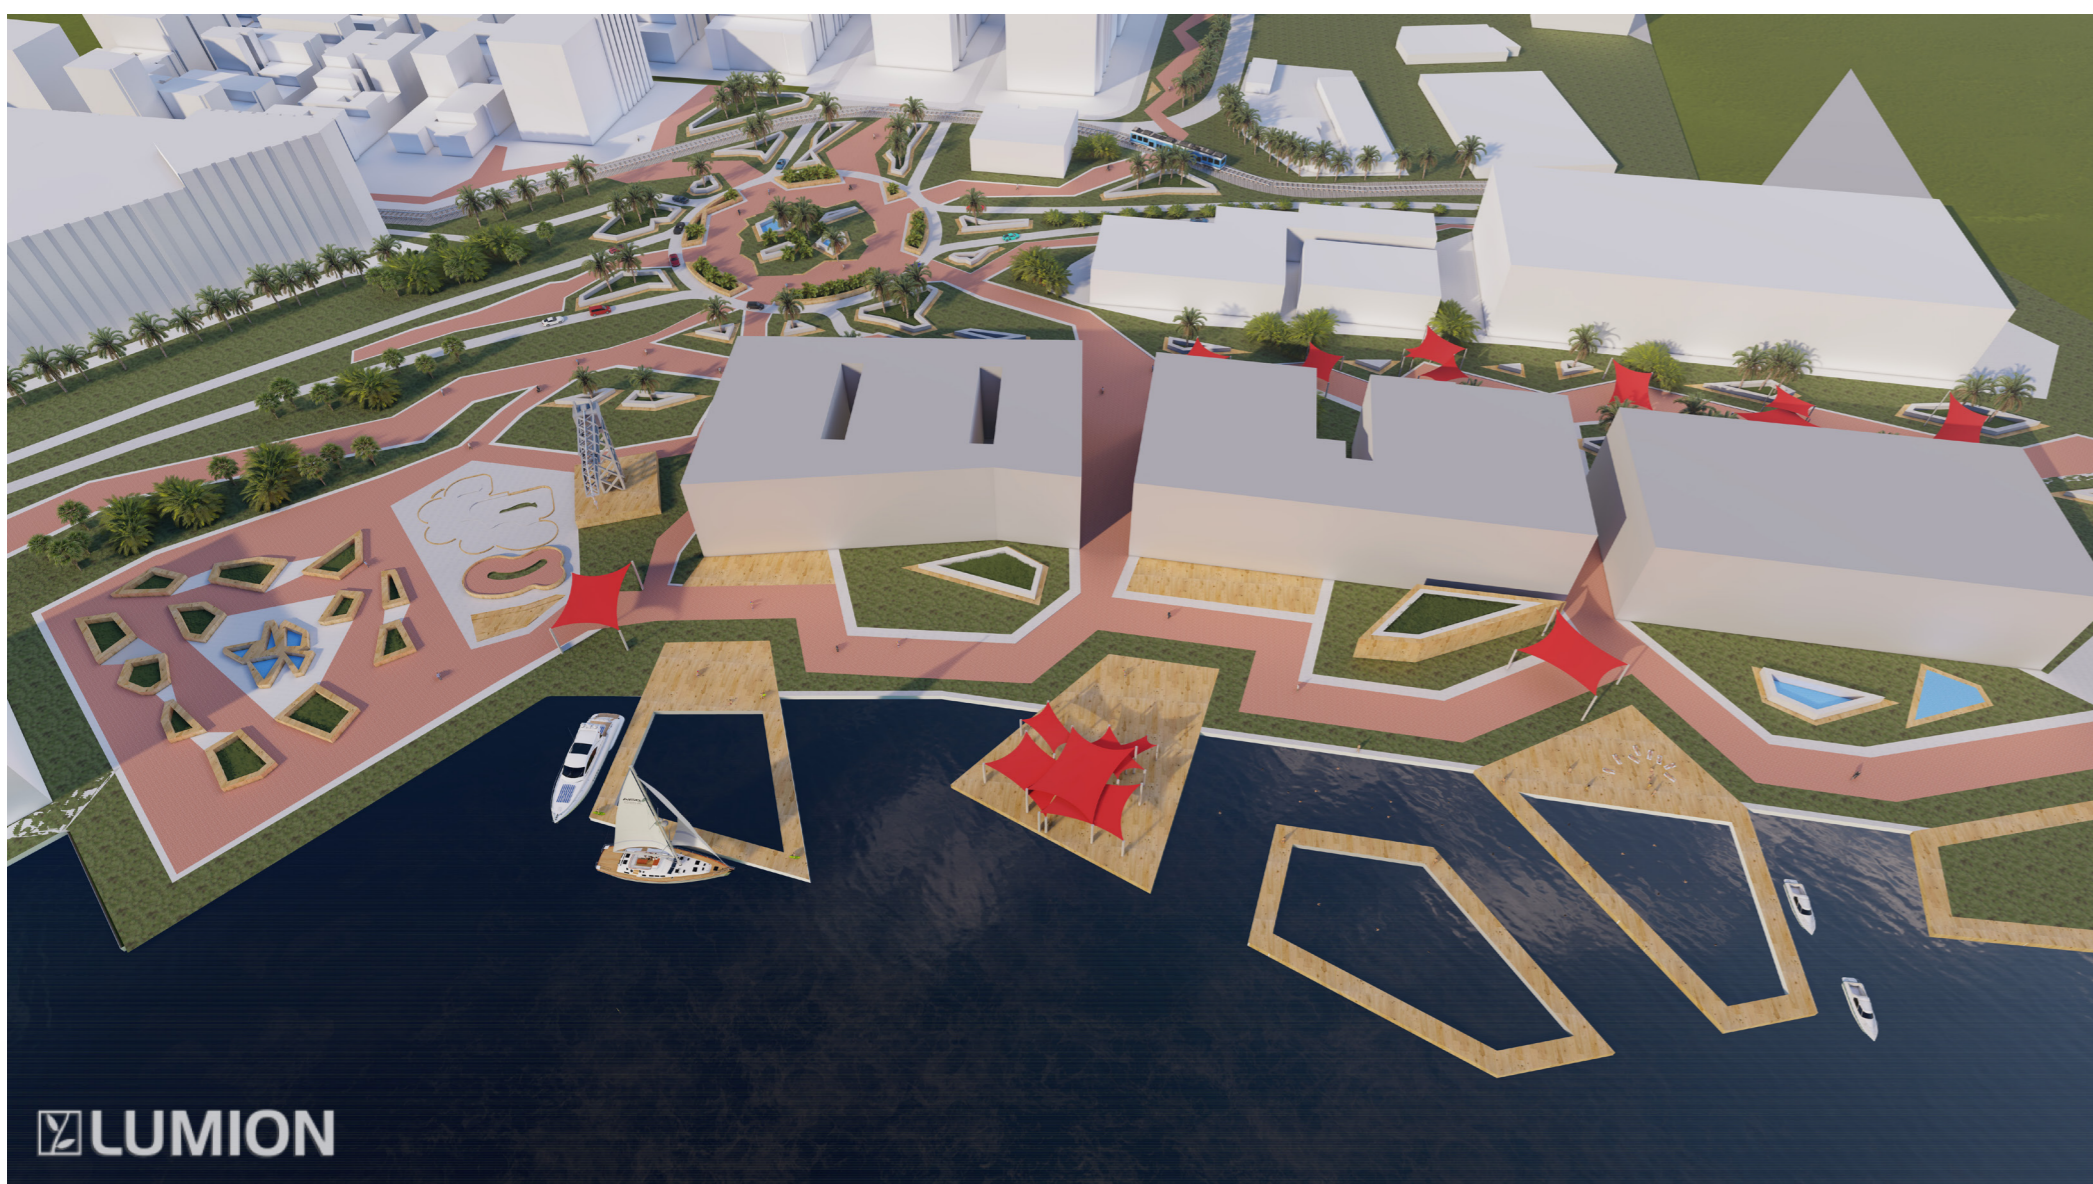

FRACTAL CONNECTION

Louis LAFFOUCRIERE Klaudia KURZEJA Mikhail JASSENJAWSKIJ
Activation of Contemporary Public Spaces

Urban Flow Map ■ Tramway ■ Pedestrian Path

Concept Collage

References

Masterplan Concept

View Concept Sketch

Masterplan

Bird's Eye Views