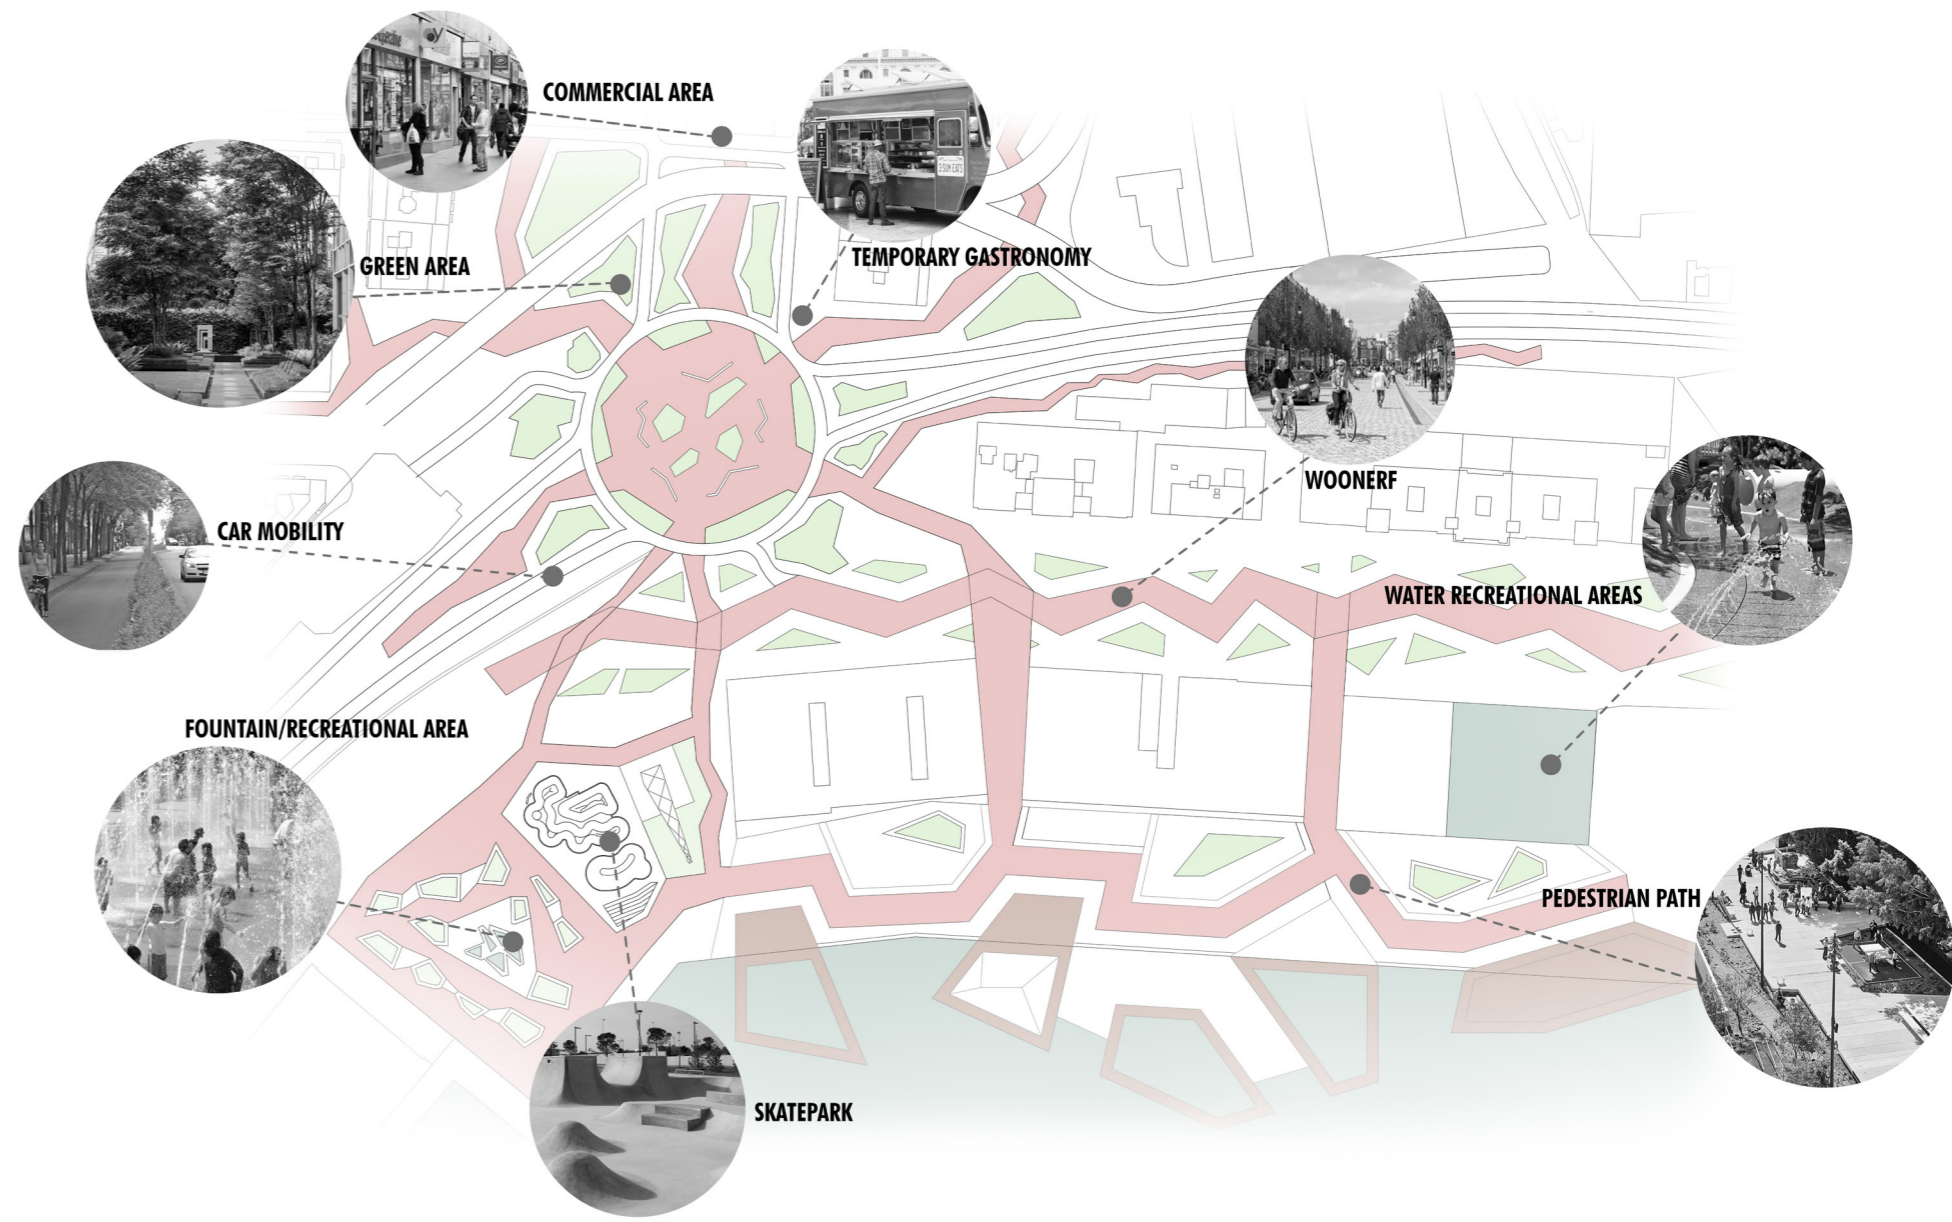

FRACTAL CONNECTION

Louis LAFFOUCRIERE Klaudia KURZEJA Mikhail JASSENJAWSKIJ
Activation of Contemporary Public Spaces

Urban Flow Map ■ Tramway ■ Pedestrian Path

Concept Collage

References

Masterplan Concept

View Concept Sketch

Masterplan

Bird's Eye Views